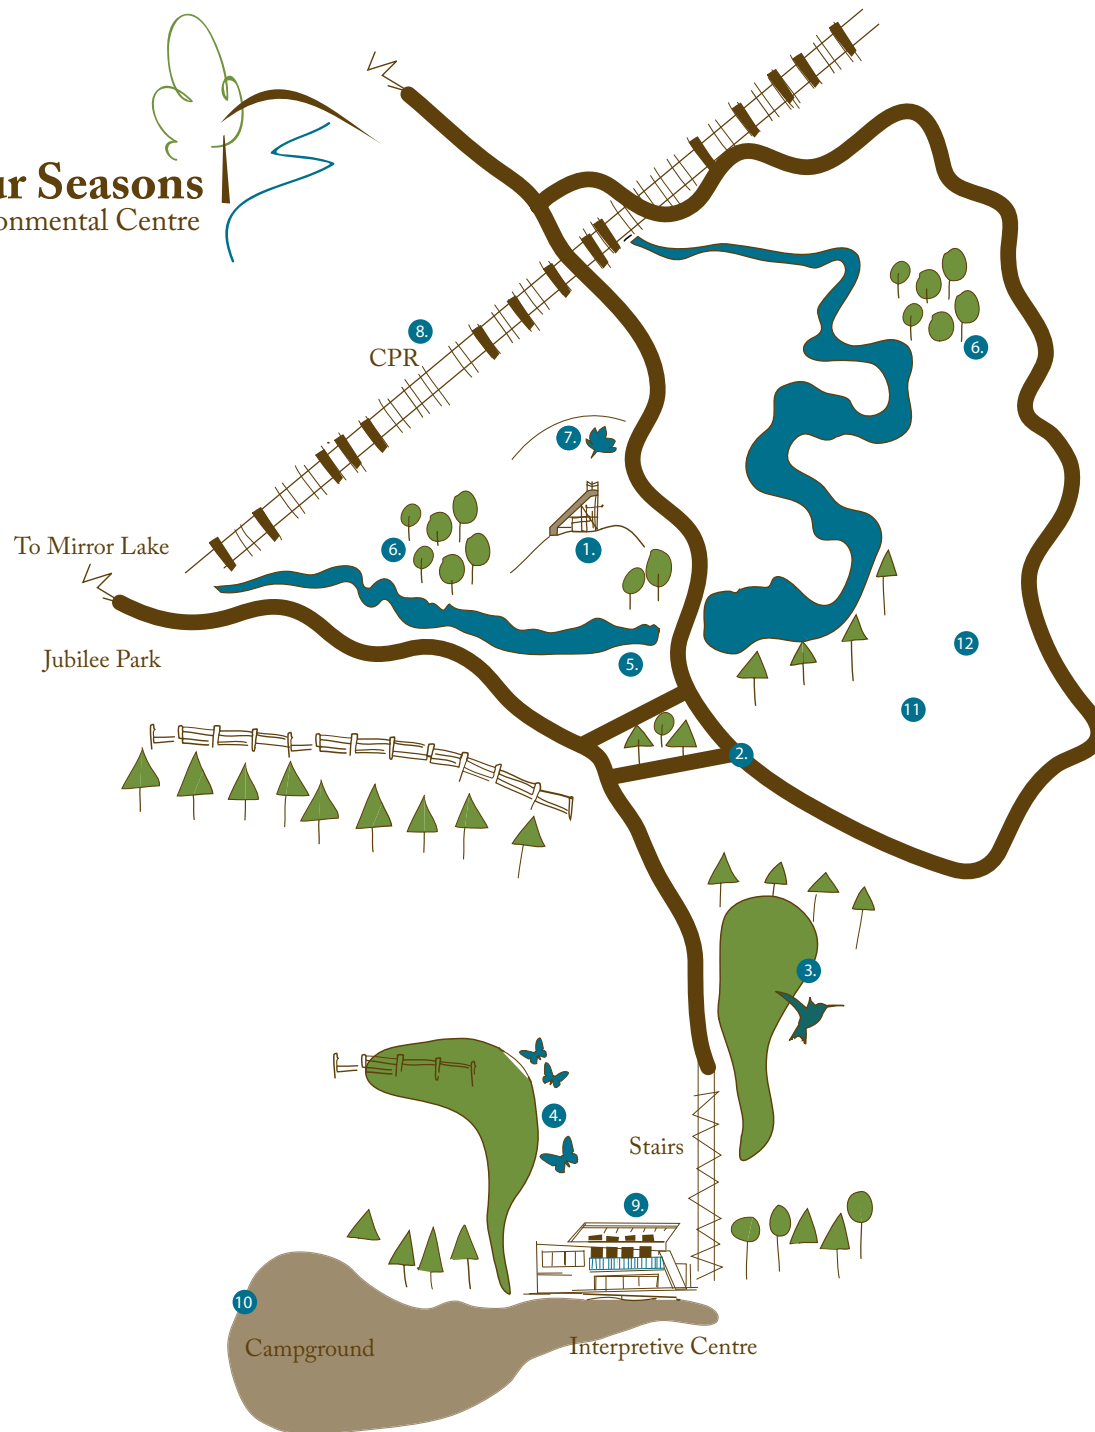

Four Seasons Environmental Centre

1. Camrose Ski Jump
2. Trail System
3. Hummingbird Gardens
4. Butterfly Gardens
5. Stoney Creek
6. Aspen Forest
7. Crocus meadow
8. Railway
9. Four Seasons Environmental Centre
10. Campground
11. Natural grassland
12. Entrance to the Coal Mine